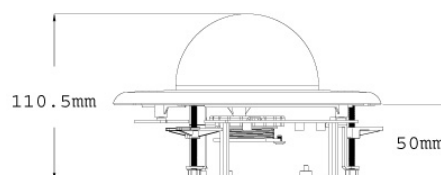

In-Ceiling Mount