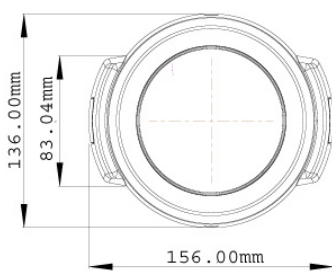

Hard-Ceiling Mount