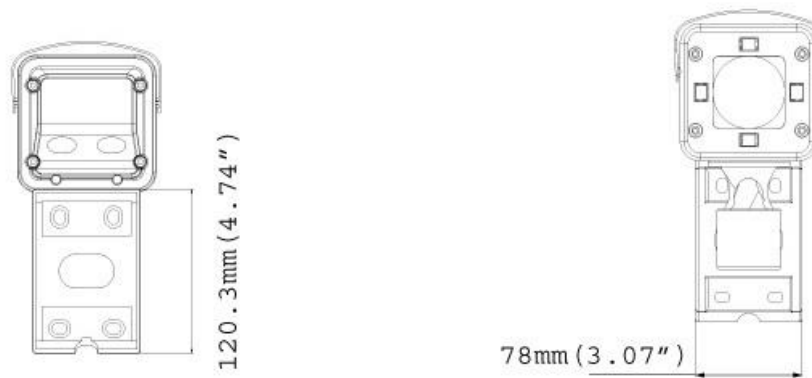

Dimensions

Specifications

Camera		
Image Sensor	1/2.5" progressive scan CMOS	
Picture Elements	2560 (H) x 1920 (V)	
Minimum Illumination	Color	0.15 Lux
	B/W	0.10 Lux
	IR ON	0 Lux
Shutter Speed	Automatic, Manual (1/5 ~ 1/8000 sec.)	
White Balance	Automatic, Manual (2800 ~ 8500K)	
Gain Control	Automatic	
S/N Ratio	45 dB	
BLC	Yes	
Lens		
Megapixel	Yes	
Day/Night	Yes (with removable IR-cut filter)	
Lens Type	Varifocal	
Focal Length	4.5 ~ 10 mm	
Maximum Aperture	F/1.6	
Mount	CS	
Image Format	1/2"	
Operation	Focus	Manual (w/lock)
	Zoom	Manual (w/lock)
	Iris	Manual (w/lock)
IR Quantity	4	
Max. IR Distance	15 m (50 ft.)	
Torque (Focus/Zoom screws)	0.049 N.m	
Operation		
Video Compression	H.264, MJPEG	
Video Stream	Dual streams from H.264 and MJPEG	
Frame Rate	10 fps at 2560 x 1920 * The frame rate and performance may vary depending on the number of connections and data bitrates (different scenes).	
Image Setting	Brightness, Contrast, Saturation, Sharpness, Gamma, White Balance, Flicker-less, Image Orientation, Shutter Speed, D/N Sensitivity, Backlight Compensation, WDR, Defog	
Audio Compression	G.711	
Two-way Audio	Yes	
Video Resolution		
Main Stream	4:3	2560 x 1920, 2048 x 1536, 1600 x 1200, 1280 x 960, 640 x 480, 320 x 240
	16:9	1920 x 1080, 1280 x 720, 640 x 360, 448 x 252
	5:4	1280 x 1024, 640 x 512, 320 x 256
Sub Stream	4:3	640 x 480, 320 x 240
	16:9	640 x 360, 448 x 252
	5:4	640 x 512, 320 x 256