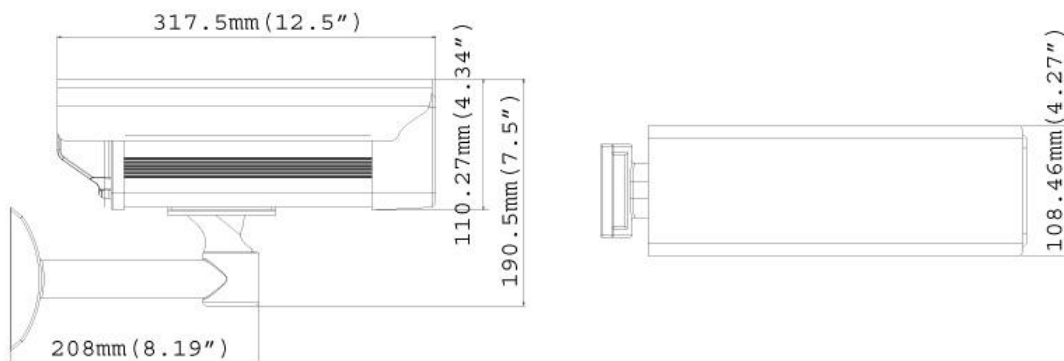

Dimensions

Specifications

Camera		
Image Sensor	1/2.5" progressive scan CMOS	
Picture Elements	2560 (H) x 1920 (V)	
Minimum Illumination	Color	0.15 Lux
	B/W	0.10 Lux
	IR ON	0 Lux
Shutter Speed	Automatic, Manual (1/5 ~ 1/8000 sec.)	
White Balance	Automatic, Manual (2800 ~ 8500K)	
Gain Control	Automatic	
S/N Ratio	45 dB	
BLC	Yes	
Lens		
Megapixel	Yes	
Day/Night	Yes (with removable IR-cut filter)	
Lens Type	Varifocal	
Focal Length	4.5 ~ 10 mm	
Maximum Aperture	F/1.6	
Mount	CS	
Image Format	1/2"	
Operation	Focus	Manual (w/lock)
	Zoom	Manual (w/lock)
	Iris	Manual (w/lock)
IR Quantity	4	
Max. IR Distance	15 m (50 ft.)	
Torque (Focus/Zoom screws)	0.049 N.m	
Operation		
Video Compression	H.264, MJPEG	
Video Stream	Dual streams from H.264 and MJPEG	
Frame Rate	10 fps at 2560 x 1920 * The frame rate and performance may vary depending on the number of connections and data bitrates (different scenes).	
Image Setting	Brightness, Contrast, Saturation, Sharpness, Gamma, White Balance, Flicker-less, Image Orientation, Shutter Speed, D/N Sensitivity, Backlight Compensation, WDR, Defog	
Audio Compression	G.711	
Two-way Audio	Yes	
Video Resolution		
Main Stream	4:3	2560 x 1920, 2048 x 1536, 1600 x 1200, 1280 x 960, 640 x 480, 320 x 240
	16:9	1920 x 1080, 1280 x 720, 640 x 360, 448 x 252
	5:4	1280 x 1024, 640 x 512, 320 x 256
Sub Stream	4:3	640 x 480, 320 x 240
	16:9	640 x 360, 448 x 252
	5:4	640 x 512, 320 x 256