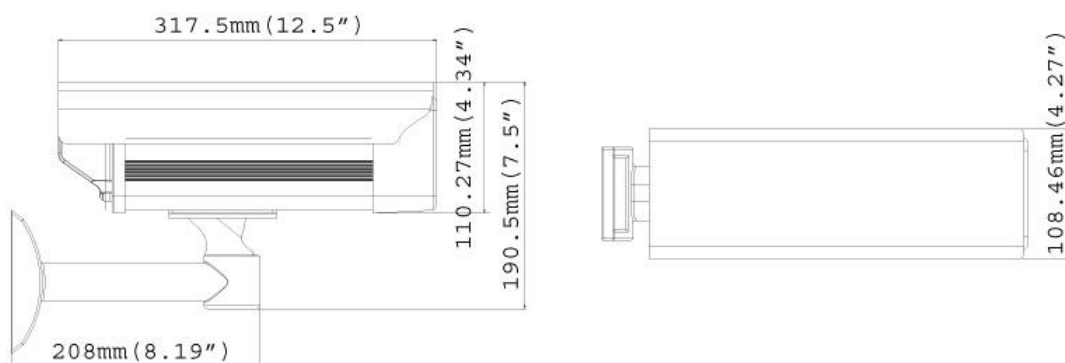

### Dimensions

## Specifications

Camera		
Image Sensor		1/3.2" progressive scan CMOS
Picture Elements		2048 (H) x 1536 (V)
Minimum Illumination	Color	0.08 Lux
	B/W	0.05 Lux
	IR ON	0 Lux
Shutter Speed		Automatic, Manual (1/5 ~ 1/8000 sec.)
White Balance		Automatic, Manual (2800 ~ 8500K)
Gain Control		Automatic
S/N Ratio		47 dB
WDR Pro		Yes
BLC		Yes
Lens		
Megapixel		Yes
Day/Night		Yes (with removable IR-cut filter)
Lens Type		Varifocal
Focal Length		3 ~ 10.5 mm
Maximum Aperture		F/1.4
Mount		CS
Image Format		1/2.7"
Operation	Focus	Manual (w/lock)
	Zoom	Manual (w/lock)
	Iris	DC drive
IR Quantity		4
Max. IR Distance		15 m (50 ft.)
Torque (Focus/Zoom screws)		0.049 N.m
Operation		
Video Compression		H.264, MJPEG
Video Stream		Dual streams from H.264 and MJPEG
Frame Rate		20 fps at 2048 x 1536; 30 fps at 1920 x 1080 * The frame rate and performance may vary depending on the number of connections and data bitrates (different scenes).
Image Setting		Brightness, Contrast, Saturation, Sharpness, Gamma, White Balance, Flicker-less, Image Orientation, Shutter Speed, D/N Sensitivity, Backlight Compensation, WDR, Defog
Audio Compression		G.711
Two-way Audio		Yes
Video Resolution		
Main Stream	4:3	2048 x 1536, 1600 x 1200, 1280 x 960, 640 x 480, 320 x 240
	16:9	1920 x 1080, 1280 x 720, 640 x 360, 448 x 252
	5:4	1280 x 1024, 640 x 512, 320 x 256
Sub Stream	4:3	640 x 480, 320 x 240
	16:9	640 x 360, 448 x 252
	5:4	640 x 512, 320 x 256