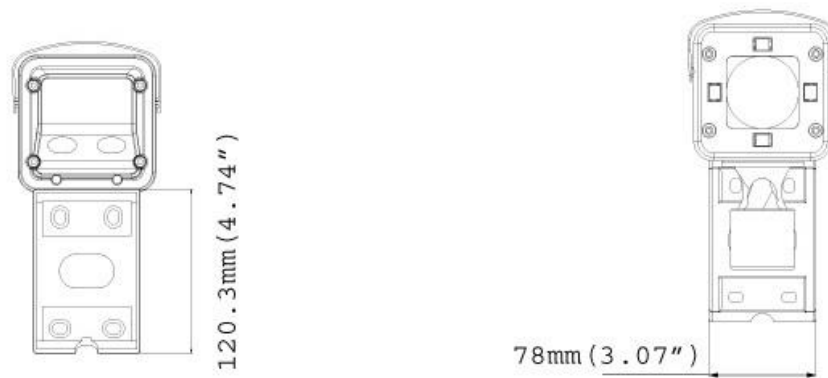

### Dimensions

## Accessories

Model No.	Name	Details
GV-Mount300	Convex Corner Adapter Kit	Dimensions: 238.6 x 409.5 mm (9.4" x 16.1") Weight: 4.27 Kg (9.41 lb)
		
GV-Mount310	Concave Corner Adapter Kit	Dimensions: 238.6 x 409.5 mm (9.4" x 16.1") Weight: 4.27 Kg (9.41 lb)
		
GV-Mount400	Pole Mount Bracket Kit (Ø 4" ~ 6")	Dimensions Bracket: 241 x 161 mm (9.5" x 6.3") Weight: 1.70 Kg ( 3.75 lb) Steel Strap Diameter: Ø 4" ~ 6"
		
GV-Mount410	Pole Mount Bracket Kit (Ø 6" ~ 7.5")	Dimensions Bracket: 241 x 161 mm (9.5" x 6.3") Weight: 1.70 Kg (3.75 lb) Steel Strap Diameter: Ø 6" ~ 7.5"
		
GV-PA481 PoE Power Adapter		The GV-PA481 PoE adapter is designed to provide power and network connection to GV-BX1500-E / 2400-E / 3400-E / 5300-E over a single Ethernet cable.
GV-POE Switch		The GV-POE Switch is designed to provide power along with network connection for IP devices. The GV-POE Switch is available in various models with different numbers and types of ports.