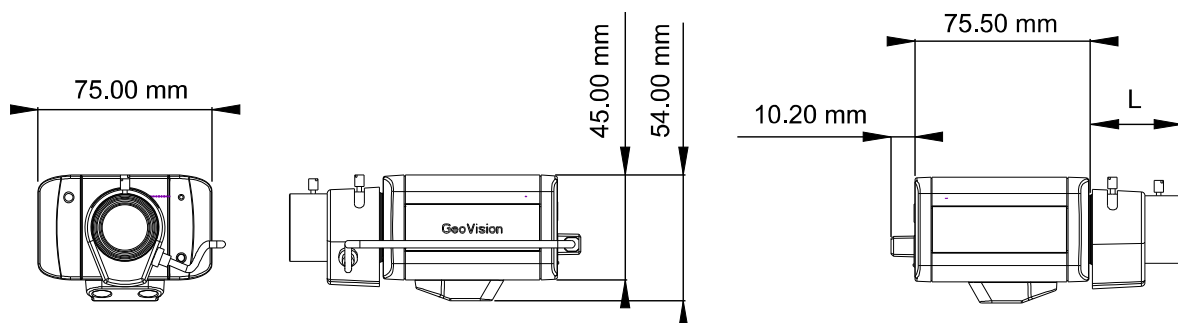

* No Memory card slot & local storage function for Argentina.

Models

Models	Iris	Focal Length (mm)	Maximum Aperture	Image Format
GV-BX2400-0F	Fixed	4 mm	F/1.5	1/3"
GV-BX2400-1F		8 mm	F/1.6	1/2.5"
GV-BX2400-2F		12 mm	F/1.6	1/2.5"
GV-BX2400-3V	DC drive	2.8 ~ 12 mm	F/1.4	1/3"
GV-BX2400-4V		3 ~ 10.5 mm	F/1.4	1/2.7"

Active Tampering Alarm

Tampered

Focus Change

Camera Shift

Dimensions

Specifications

Camera		GV-BX2400-0F	GV-BX2400-1F	GV-BX2400-2F	GV-BX2400-3V	GV-BX2400-4V
Image Sensor		1/3.2" progressive scan CMOS				
Picture Elements		1920 (H) x 1080 (V)				
Minimum Illumination	Color	0.08 Lux at F/1.4				
	B/W	0.05 Lux at F/1.4				
	IR ON	0 Lux				
Shutter Speed		Automatic, Manual (1/5 ~ 1/8000 sec)				
White Balance		Automatic, Manual (2800 ~ 8500K)				
Gain Control		Automatic				
S/N Ratio		47 dB				
BLC		Yes				
WDR Pro		Yes (with WDR sensor)				

Video Resolution		
Main Stream	4:3	1600 x 1200, 1280 x 960, 640 x 480, 320 x 240
	16:9	1920 x 1080, 1280 x 720, 640 x 360, 448 x 252
	5:4	1280 x 1024, 640 x 512, 320 x 256
Sub Stream	4:3	640 x 480, 320 x 240
	16:9	640 x 360, 448 x 252
	5:4	640 x 512, 320 x 256

Mount	CS Mount
-------	----------

Image Format	1/2.5"
--------------	--------

	Focus: Manual
--	---------------

Operation	Zoom: Fixed
-----------	-------------

	Iris: Fixed
--	-------------

Dimension	ø 30 x 19.6 mm / ø 1.18 x 0.77 in
-----------	-----------------------------------